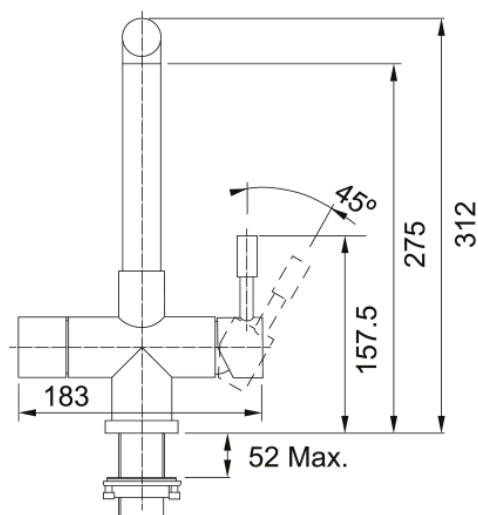

Minerva Mondial Elect 4-in-1 St.Steel | 119.0532.227

filtered cold and boiling hot water instantly.

The multifunctional taps are designed for convenience, lifestyle and safety. Every little feature makes sense. The handle for the regular cold and hot water is placed on the right side and it works like a standard tap. While the electronic control of the filtered boiling and filtered cold water is on the left side, with LED lights indicating each function.

Product Information

Spout version	L - spout
Colour	Stainless steel
Type of material	Stainless steel 304

Dimensions

Tap hole diameter	35 mm
Cartridge dimension	35 mm

Installation

Fixation type	Shank
Water supply hose connection	3/8"
Water supply hose length	800 mm

Product specifications

Pressure	High pressure
Version	Swivel spout
Tap operation	Side lever
Tap rotation	360°

Product Identification

Product brand	FRANKE
Product family	Mythos
Model range	Mondial

Properties