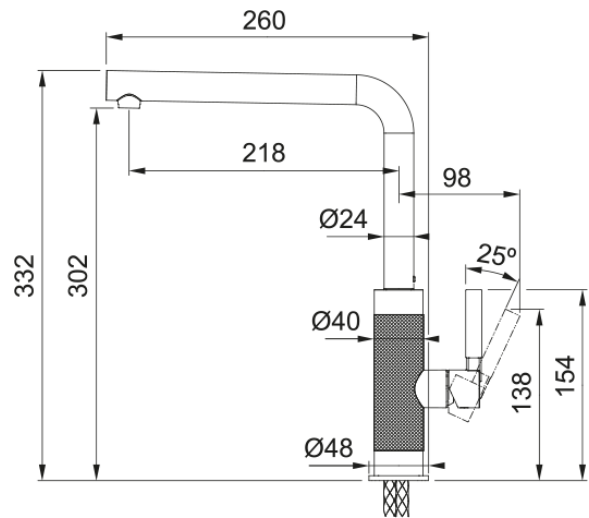

Tessuto L Spout Polished Nickel | 115.0711.940

Tessuto L Spout Tap Polished Nickel finish, Overall height 332mm, Side Lever, Ceramic Valves, Neoperl Laminar aerator that adds air to the water for a champagne like flow, Tessuto combines superb functionality and chic industrial styling thanks to the knurled metal detail on the body, suitable for high pressure systems.

Product Information

Spout version	L - spout
Colour	Polished nickel
Type of material	Brass

Dimensions

Height Overall	332.0
Tap hole diameter	35 mm
Cartridge dimension	25 mm

Installation

Fixation type	1 Bolt
Water supply hose connection	1/2"
Water supply hose length	365 mm

Product specifications

Pressure	High pressure
Version	Swivel
Tap operation	Side lever
Tap rotation	360°

Product Identification

Product brand	FRANKE
Product family	Maris
Model range	Tessuto

Properties

Eco water saving	No
Type of aerator	Honeycomb