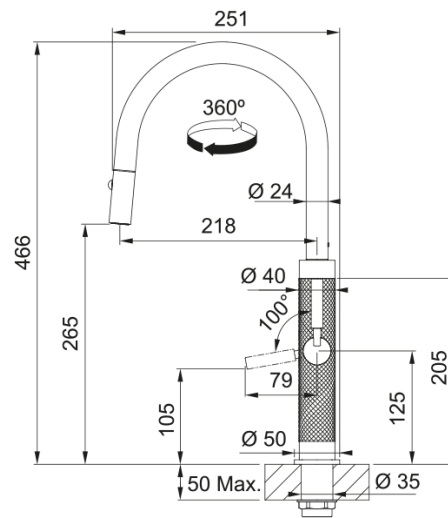

Mythos Masterpiece J Pull Down Spray SS | 115.0711.554

Mythos Masterpiece J Pull Down Spray Stainless Steel, PVD finish, Overall height 466mm, Side Lever. Has a Neoparl laminar aerator. Stylish knurled pattern on the body of the tap. Designed to be matched with the premium Mythos Masterpiece sink range.

Product Information

Spout version	J - spout
Colour	Stainless steel
Type of material	Stainless steel 304
Flexible pullout hose material	Nylon black
Shower material	Stainless steel

Dimensions

Height Overall	466.0
Tap hole diameter	35 mm
Cartridge dimension	25 mm

Installation

Fixation type	Shank
Water supply hose connection	3/8"
Water supply hose length	550 mm

Product specifications

Pressure	High pressure
Version	Spray
Tap operation	Side lever
Tap rotation	360°
Mixed water flowrate @3bars	7.75