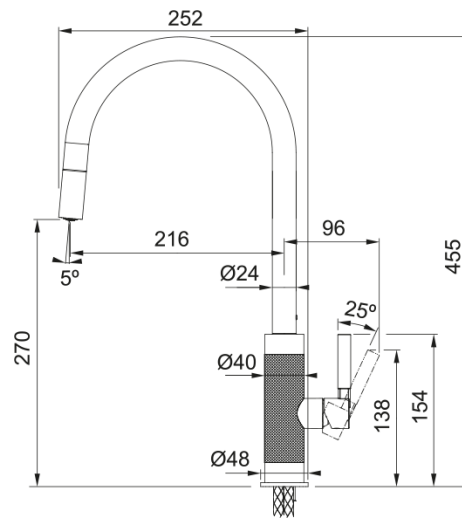

## Tessuto J Pull-Out Nozzle Brass | 115.0692.199

Tessuto J Pull-Out Nozzle Tap Brass finish, Overall height 455mm, Side Lever, Ceramic Valves, Neoperl Laminar aerator that adds air to the water for a champagne like flow, Tessuto combines superb functionality and chic industrial styling thanks to the knurled metal detail on the body, suitable for high pressure systems.

### Product Information

Spout version	J - spout
Colour	Brass
Type of material	Brass
Flexible pullout hose material	Nylon grey
Shower material	Brass

### Dimensions

Height Overall	455.0
Tap hole diameter	35 mm
Cartridge dimension	25 mm

### Installation

Fixation type	1 Bolt
Water supply hose connection	1/2"
Water supply hose length	365 mm