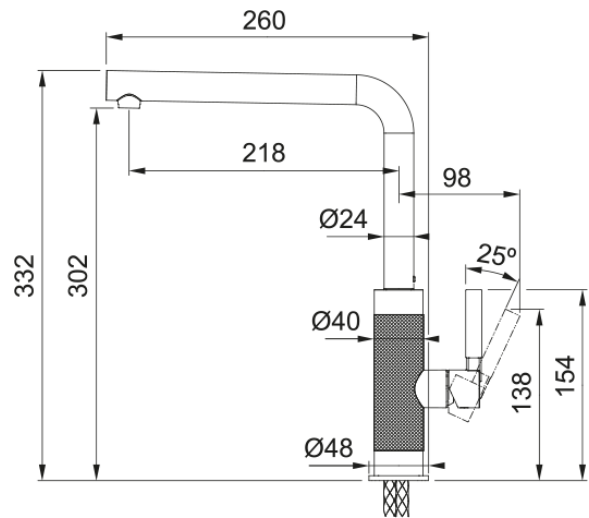

## Tessuto L Spout Brass | 115.0692.198

Tessuto L Spout Tap Brass finish, Overall height 332mm, Side Lever, Ceramic Valves, Neoperl Laminar aerator that adds air to the water for a champagne like flow, Tessuto combines superb functionality and chic industrial styling thanks to the knurled metal detail on the body, suitable for high pressure systems.

### Product Information

Spout version	L - spout
Colour	Brass
Type of material	Brass

### Dimensions

Height Overall	332.0
Tap hole diameter	35 mm
Cartridge dimension	25 mm

### Installation

Fixation type	1 Bolt
Water supply hose connection	1/2"
Water supply hose length	365 mm