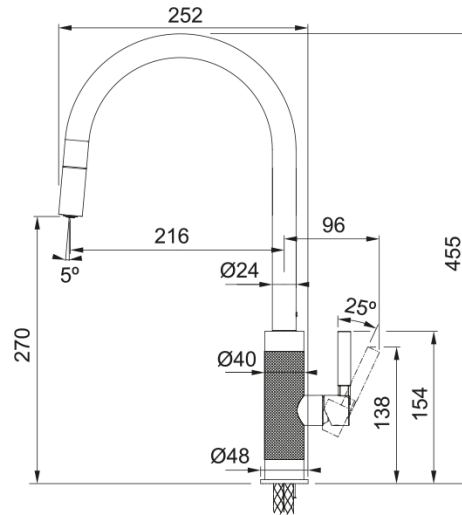

Tessuto J Pullout Nozzle Side Matt Black | 115.0691.518

Tessuto J Pull-Out Nozzle Tap Matt Black finish, Overall height 455mm, Side Lever, Ceramic Valves, Neoperl Laminar Perlator that adds air to the water for a champagne like flow, Tessuto combines superb functionality and chic industrial styling thanks to the knurled metal detail on the body, suitable for high pressure systems. This product is available through our Authorised Internet Partners and National Retailers - please click on the 'Where to Buy' link above. Please quote Product Name and Code as Article Number may differ.

Product Information

Spout version	J - spout
Colour	Matt Black
Type of material	Brass
Flexible pullout hose material	Nylon grey
Shower material	Brass

Dimensions

Height Overall	455.0
Tap hole diameter	35 mm
Cartridge dimension	25 mm

Installation

Fixation type	1 Bolt
Water supply hose connection	1/2"
Water supply hose length	365 mm

Product specifications

Pressure	High pressure
Version	Pull out nozzle
Tap operation	Side lever
Tap rotation	360°