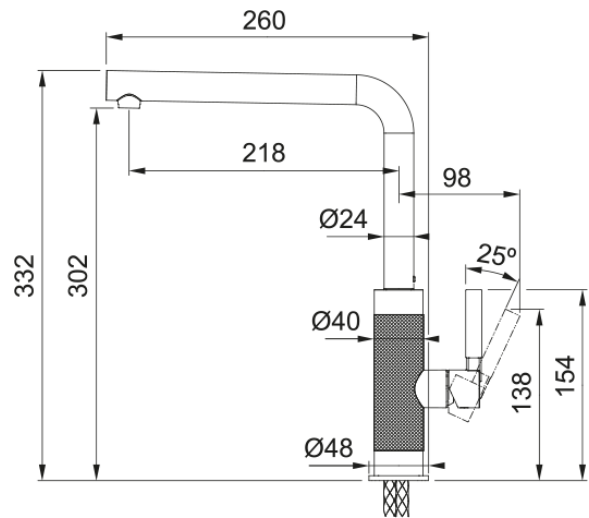

## Tessuto L Swivel Side Decor Steel | 115.0691.515

Tessuto L Spout Tap Decor Steel finish, Overall height 332mm, Side Lever, Ceramic Valves, Neoperl Laminar Perlator that adds air to the water for a champagne like flow, Tessuto combines superb functionality and chic industrial styling thanks to the knurled metal detail on the body, suitable for high pressure systems. This product is available through our Authorised Internet Partners and National Retailers - please click on the 'Where to Buy' link above. Please quote Product Name and Code as Article Number may differ.

### Product Information

Spout version	L - spout
Colour	Decor steel
Type of material	Brass

### Dimensions

Height Overall	332.0
Tap hole diameter	35 mm
Cartridge dimension	25 mm

### Installation

Fixation type	1 Bolt
Water supply hose connection	1/2"
Water supply hose length	365 mm