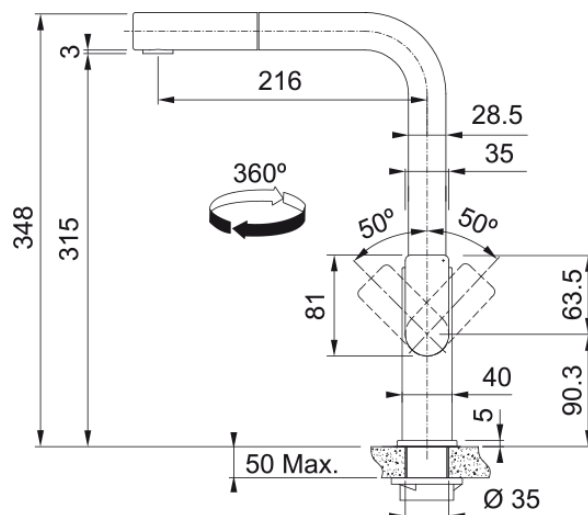

# Mythos Pull-Out Nozzle Industrial Black | 115.0689.098

Mythos Pull-Out Nozzle Tap Industrial Black finish, Overall height 348mm, Side Lever, Ceramic valves, suitable for high pressure systems. The tap combines a timeless, solid design and high-end finish with excellent performance and durability, the pull-out nozzle makes the washing up or rinsing vegetables that bit easier.

## Product Information

Spout version	L - spout
Colour	Industrial black
Type of material	Stainless steel 304
Flexible pullout hose material	Nylon black
Shower material	Stainless steel

## Dimensions

Height Overall	348.0
Tap hole diameter	35 mm
Cartridge dimension	35 mm

## Installation

Fixation type	Shank
Water supply hose connection	1/2"
Water supply hose length	450 mm