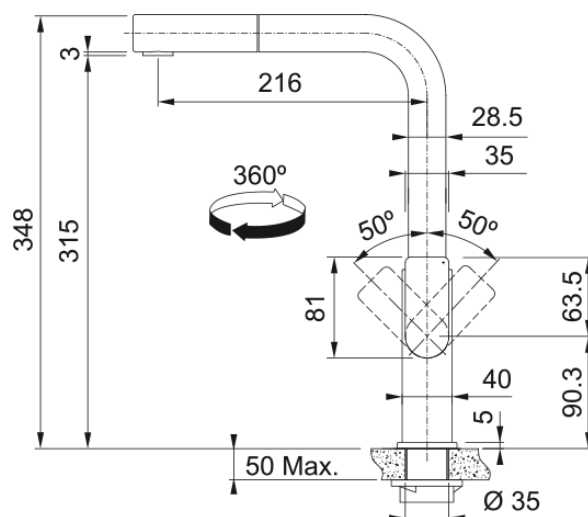

Mythos Pull-Out Nozzle Stainless Steel | 115.0689.097

Mythos Pull-Out Nozzle Tap Stainless Steel finish, Overall height 348mm, Side Lever, Ceramic valves, suitable for high pressure systems. The tap combines a timeless, solid design and high-end finish with excellent performance and durability, the pull-out nozzle makes the washing up or rinsing vegetables that bit easier.

Product Information

Spout version	L - spout
Colour	Stainless steel
Type of material	Stainless steel 304
Flexible pullout hose material	Nylon black
Shower material	Stainless steel

Dimensions

Height Overall	348.0
Tap hole diameter	35 mm
Cartridge dimension	35 mm

Installation

Fixation type	Shank
Water supply hose connection	1/2"
Water supply hose length	450 mm

Product specifications

Pressure	High pressure
Version	Pull out
Tap operation	Side lever
Tap rotation	360°