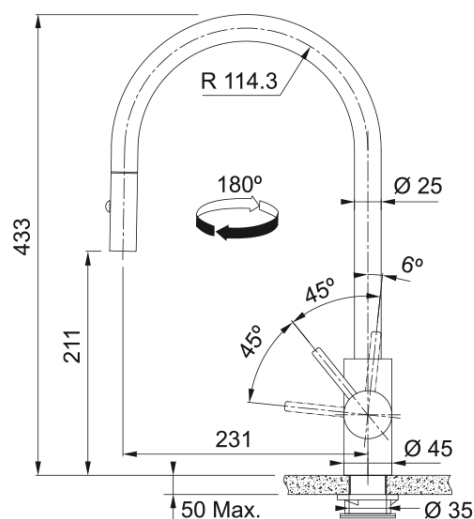

## Eos Neo Pull Down Spray Ind Black | 115.0666.438

Eos Neo Tap Industrial Black, Overall height 433mm, Side Lever, Ceramic Mechanism, useful Pull-Down Spray feature.

### Dimensions

Height Overall	433.0
Tap hole diameter	35 mm
Cartridge dimension	35 mm

### Installation

Fixation type	Shank
Water supply hose connection	1/2"
Water supply hose length	450 mm

### Product specifications

Pressure	High pressure
Version	Spray
Tap operation	Side lever
Tap rotation	180°