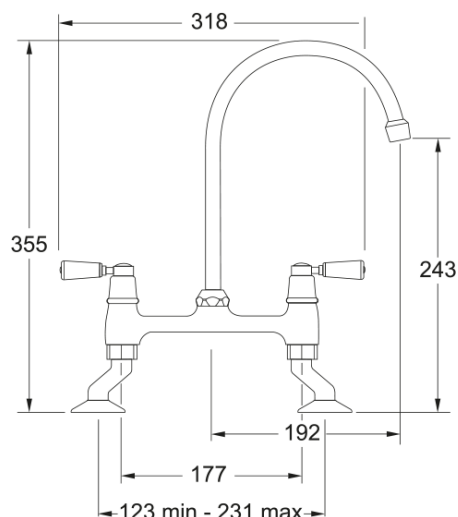

## Bridge Lever Brass | 115.0659.349

Bridge Lever Brass finish with White Levers, Overall height 355mm, Twin Lever, Ceramic Valves, suitable for low pressure systems.

### Dimensions

Tap hole diameter	25 mm
Cartridge dimension	1/2" headworks

### Installation

Fixation type	Shank
Water supply hose connection	1/2"
Water supply hose length	400 mm

### Product specifications

Pressure	Low pressure for standard
Version	Swivel
Tap operation	Dual lever
Tap rotation	180°