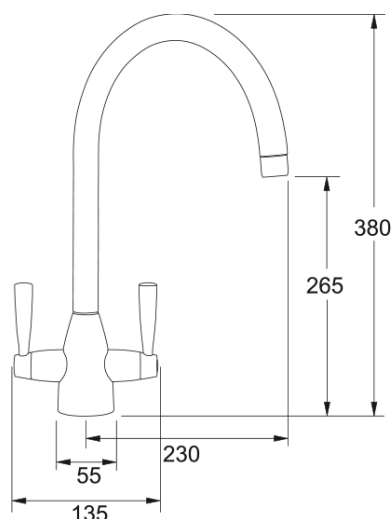

Eiger Matt Black | 115.0659.348

Eiger Matt Black finish, Overall height 395mm, Twin Lever, Ceramic Valves, Perlator mixes air into the water to give a champagne- like flow, suitable for high pressure systems. This product is available through our Authorised Internet Partners and National Retailers - please click on the 'Where to Buy' link above. Please quote Product Name and Code as Article Number may differ.

Product Information

Spout version	J - spout
Colour	Matt Black
Type of material	Brass

Dimensions

Height Overall	392.0
Tap hole diameter	35 mm
Cartridge dimension	1/2" headworks

Installation

Fixation type	1 Bolt
Water supply hose connection	1/2"
Water supply hose length	250 mm

Product specifications

Pressure	High pressure
Version	Swivel
Tap operation	Dual lever
Tap rotation	180°

Product Identification

Product brand	Franke
Product family	Maris
Model range	Eiger

Properties

Eco water saving	No
Type of aerator	Honeycomb