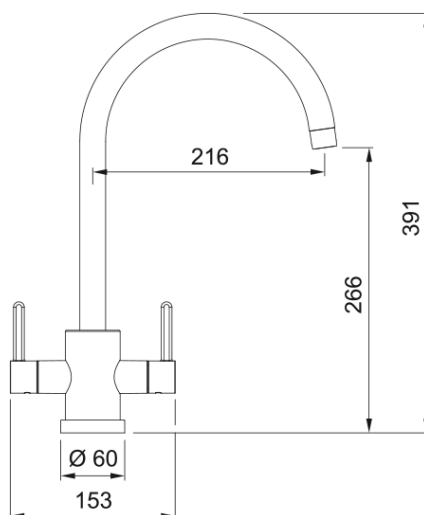

Krios J-Spout Matt Black | 115.0659.347

Krios J-Spout Matt Black finish, Overall height 391mm, Twin Lever, Ceramic Valves.

Product Information

Spout version	J - spout
Colour	Matt Black
Type of material	Brass

Dimensions

Height Overall	391.0
Tap hole diameter	35 mm
Cartridge dimension	1/2" headworks

Installation

Fixation type	1 Bolt
Water supply hose connection	1/2"
Water supply hose length	250 mm

Product specifications

Pressure	Low pressure for UK
Version	Swivel
Tap operation	Dual lever
Tap rotation	360°

Product Identification

Product brand	Franke
Product family	Maris
Model range	Krios

Properties

Eco water saving	No
Type of aerator	Honeycomb