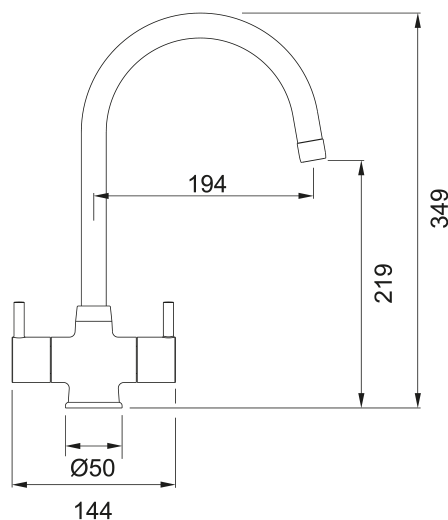

Athena Matt Black | 115.0659.322

Athena Matt Black finish, Overall height 349mm, Twin Lever, Ceramic Valves, Perlator mixes air into the water to give a champagne- like flow, suitable for low pressure systems.

Product Information

Spout version	J - spout
Colour	Matt Black
Type of material	Brass

Dimensions

Height Overall	349.0
Tap hole diameter	35 mm
Cartridge dimension	1/2" headworks

Installation

Fixation type	1 Bolt
Water supply hose connection	1/2"
Water supply hose length	255mm

Product specifications

Pressure	Low pressure for standard
Version	Swivel
Tap operation	Dual lever
Tap rotation	180°

Product Identification

Product brand	FRANKE
Product family	Smart
Model range	Athena

Properties