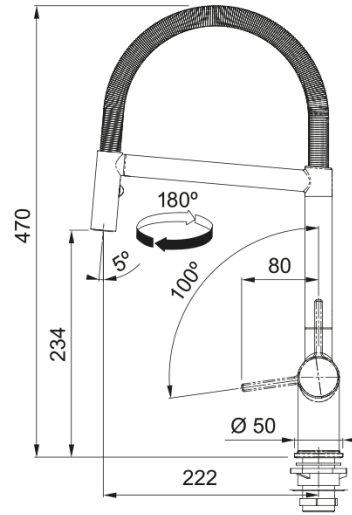

Active Semi-Pro Matt Black | 115.0653.409

Active Semi-Pro Tap Matt Black finish, Overall height 470mm, Pull-Out Spray, Side Lever, Ceramic Mechanism. Lever only moves forward, ideal for use with upstands.

Product Information

Spout version	S - semi-professional
Colour	Matt Black
Type of material	Brass
Flexible pullout hose material	Metal
Shower material	Brass

Dimensions

Height Overall	470.0
Tap hole diameter	35 mm
Cartridge dimension	35 mm

Installation

Fixation type	Shank
Water supply hose connection	3/8"
Water supply hose length	450 mm

Product specifications

Pressure	High pressure
Version	Spray
Tap operation	Side lever
Tap rotation	180°
Mixed water flowrate @3bars	7.1