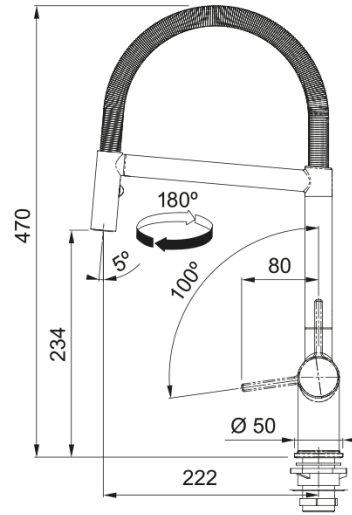

Active Semi-Pro Chrome | 115.0653.407

Active Semi-Pro Tap Chrome finish, Overall height 470mm, Pull-Out Spray, Side Lever, Ceramic Mechanism. Lever only moves forward, ideal for use with upstands.

Product Information

Spout version	S - semi-professional
Colour	Chrome
Type of material	Brass
Flexible pullout hose material	Metal
Shower material	Brass

Dimensions

Height Overall	470.0
Tap hole diameter	35 mm
Cartridge dimension	35 mm

Installation

Fixation type	Shank
Water supply hose connection	3/8"
Water supply hose length	450 mm

Product specifications

Pressure	High pressure
Version	Spray
Tap operation	Side lever
Tap rotation	180°
Mixed water flowrate @3bars	7.1