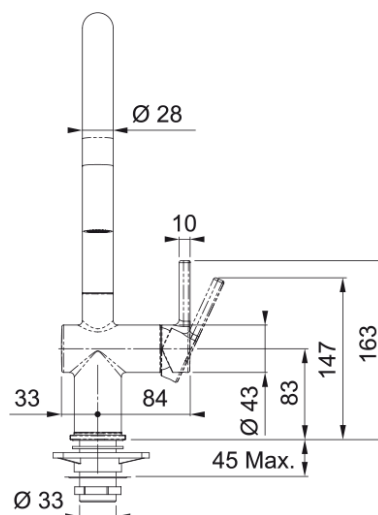

# Active J Spout Dual Spray Pull Down MB | 115.0653.404

Active J Spout Dual Spray Pull-Down Tap Matt Black finish, Overall height 388mm, Side Lever, Ceramic Mechanism. Lever only moves forward, ideal for use with upstands.

## Dimensions

Height Overall	388.0
Tap hole diameter	35 mm
Cartridge dimension	35 mm

## Installation

Fixation type	Shank
Water supply hose connection	3/8"
Water supply hose length	450 mm

## Product specifications

Pressure	High pressure
Version	Spray
Tap operation	Side lever
Tap rotation	180°
Mixed water flowrate @3bars	8.3