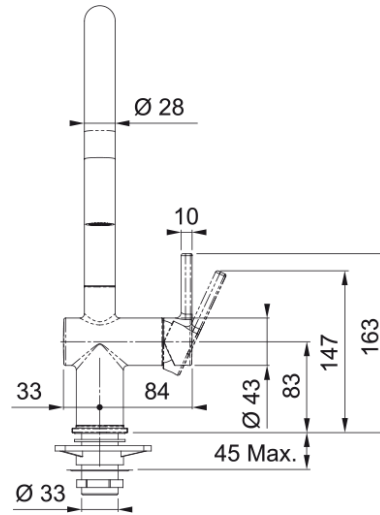

Tap Active J pull down 2 jets DS | 115.0653.402

Active J Spout Dual Spray Pull-Down Tap Decor Steel finish, Overall height 312mm, Side Lever, Ceramic Mechanism. Lever only moves forward, ideal for use with upstands.

Product Information

Spout version	J - spout
Colour	Decor steel
Type of material	Brass
Flexible pullout hose material	Nylon grey
Shower material	Brass

Dimensions

Height Overall	388.0
Tap hole diameter	35 mm
Cartridge dimension	35 mm

Installation

Fixation type	Shank
Water supply hose connection	3/8"
Water supply hose length	450 mm

Product specifications

Pressure	High pressure
Version	Spray
Tap operation	Side lever
Tap rotation	180°

Product Identification