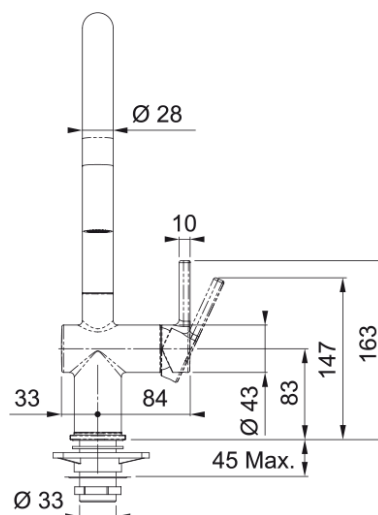

# Active J Spout Dual Spray Pull Down CH | 115.0653.401

Active J Spout Dual Spray Pull-Down Tap Chrome finish, Overall height 388mm, Side Lever, Ceramic Mechanism. Lever only moves forward, ideal for use with upstands.

## Dimensions

Height Overall	388.0
Tap hole diameter	35 mm
Cartridge dimension	35 mm

## Installation

Fixation type	Shank
Water supply hose connection	3/8"
Water supply hose length	450 mm

## Product specifications

Pressure	High pressure
Version	Spray
Tap operation	Side lever
Tap rotation	180°
Mixed water flowrate @3bars	8.3