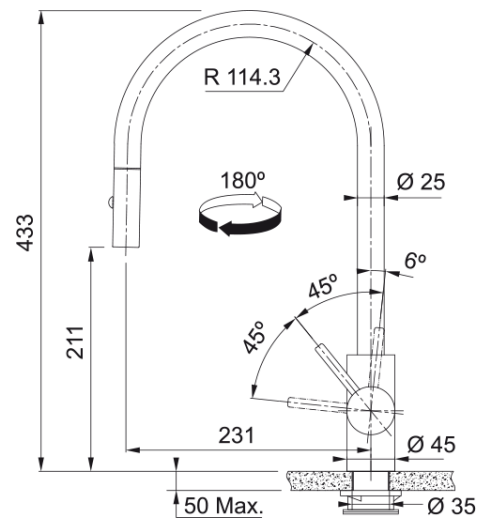

Eos Neo Pull-Down Spray Copper | 115.0638.862

Eos Neo Tap Copper, Overall height 433mm, Side Lever, Ceramic Mechanism, useful Pull-Down Spray feature.

Product Information

Spout version	J - spout
Colour	Copper
Type of material	Stainless steel 304
Flexible pullout hose material	Nylon black
Shower material	Stainless steel

Dimensions

Height Overall	433.0
Tap hole diameter	35 mm
Cartridge dimension	35 mm

Installation

Fixation type	Shank
Water supply hose connection	1/2"
Water supply hose length	450 mm

Product specifications

Pressure	High pressure
Version	Spray
Tap operation	Side lever
Tap rotation	180°