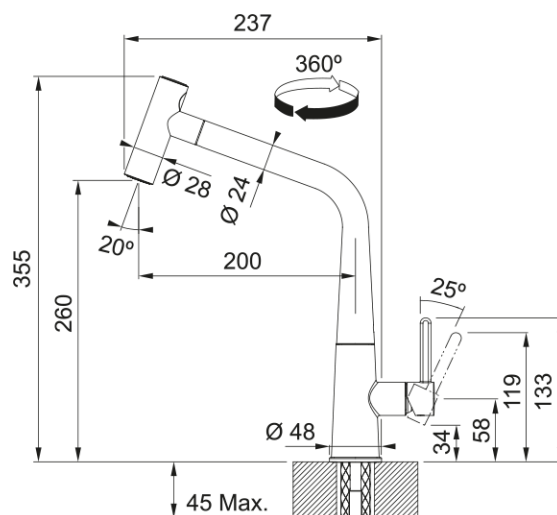

Icon Pull Out Jet Shower Matt Black | 115.0625.190

Icon Pull Out Double Jet Shower Matt Black finish, Overall height 355mm, unique pull-out lever offering single and double jets, Neoperl Laminar aerator to reduce splashing, Ceramic Mechanism. Slim body and high spout make easy work of cleaning, even larger items.

Product Information

Spout version	L - spout
Colour	Matt Black
Type of material	Brass
Flexible pullout hose material	Nylon black
Shower material	Brass

Dimensions

Height Overall	355.0
Tap hole diameter	35 mm
Cartridge dimension	25 mm

Installation

Fixation type	Shank
Water supply hose connection	3/8"
Water supply hose length	450 mm

Product specifications

Pressure	High pressure
Version	Spray
Tap operation	Side lever
Tap rotation	360°
Mixed water flowrate @3bars	7.47