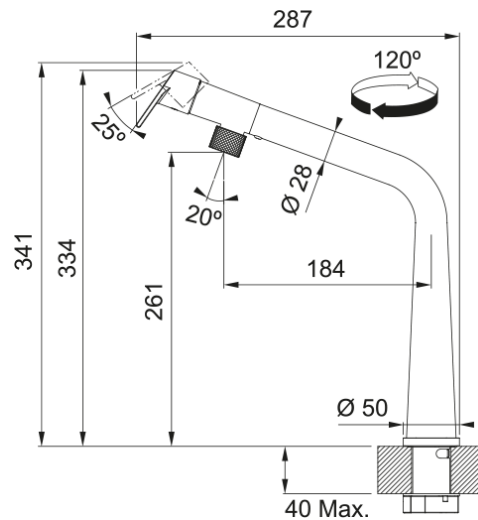

Icon Swivel Spout Matt Black | 115.0625.187

Icon Matt Black finish, Overall height 341mm, Front-on ergonomic control lever, offering easy operation with busy or dirty hands, Neoperl Laminar aerator to reduce splashing, Ceramic Mechanism. Slim body and high spout make easy work of cleaning, even larger items.

Product Information

Spout version	L - spout
Colour	Matt Black
Type of material	Brass

Dimensions

Height Overall	334.0
Tap hole diameter	35 mm
Cartridge dimension	25 mm

Installation

Fixation type	Shank
Water supply hose connection	3/8"
Water supply hose length	500 mm

Product specifications

Pressure	High pressure
Version	Swivel
Tap operation	Top lever
Tap rotation	120°

Product Identification

Product brand	FRANKE
Product family	Mythos
Model range	Icon

Properties

Eco water saving	No
Type of aerator	Laminar