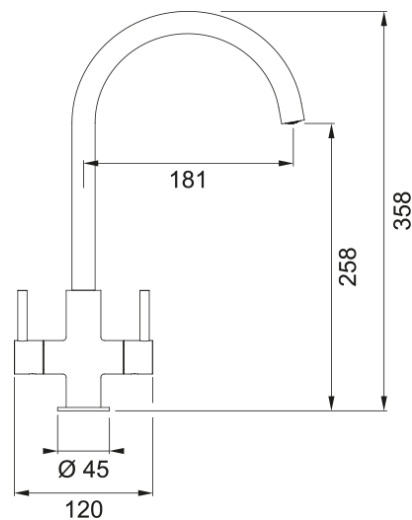

Hestia J-Spout Chrome | 115.0567.654

Hestia J-Spout Chrome finish, Overall height 358mm, Twin Lever, Ceramic Valves, Perlator mixes air into the water to give a champagne-like flow.

Product Information

| | |
|------------------|-----------|
| Spout version | J - spout |
| Colour | Chrome |
| Type of material | Brass |

Dimensions

| | |
|---------------------|-------|
| Height Overall | 358.0 |
| Tap hole diameter | 35 mm |
| Cartridge dimension | 35 mm |

Installation

| | |
|------------------------------|--------|
| Fixation type | Shank |
| Water supply hose connection | 1/2" |
| Water supply hose length | 350 mm |

Product specifications

| | |
|---------------|---------------|
| Pressure | High pressure |
| Version | Swivel |
| Tap operation | Dual lever |
| Tap rotation | 180° |

Product Identification

| | |
|----------------|--------|
| Product brand | FRANKE |
| Product family | Smart |
| Model range | Hestia |