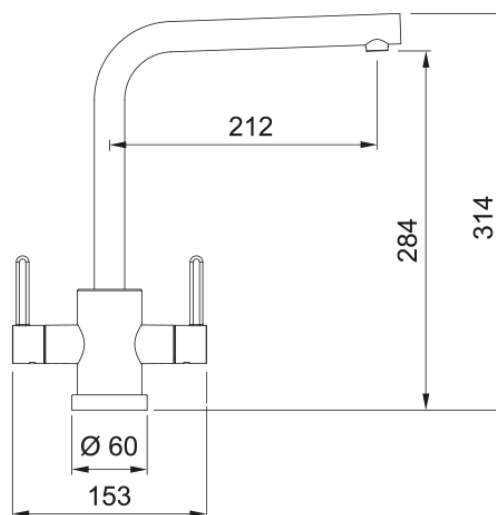

Krios L-Spout Graphite | 115.0567.621

Krios L-Spout Graphite finish, Overall height 314mm, Twin Lever, Ceramic Valves.

Product Information

Spout version	L - spout
Colour	Gun metal
Type of material	Brass

Dimensions

Tap hole diameter	35 mm
Cartridge dimension	35 mm

Installation

Fixation type	1 Bolt
Water supply hose connection	1/2"
Water supply hose length	250 mm

Product specifications

Pressure	Low pressure for UK
Version	Swivel
Tap operation	Dual lever
Tap rotation	360°