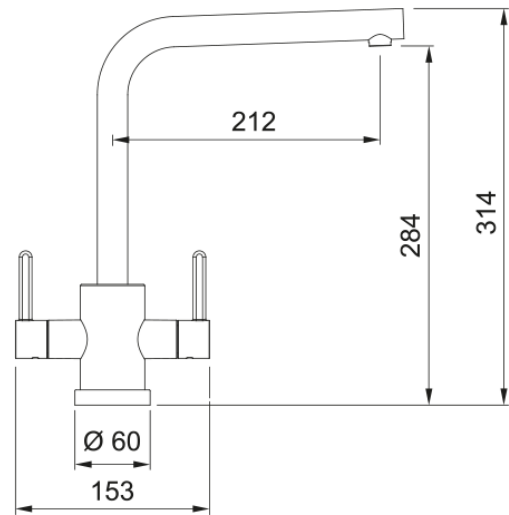

Krios L-Spout Brass | 115.0567.618

Krios L-Spout Brass finish, Overall height 314mm, Twin Lever, Ceramic Valves.

Product Information

Spout version	L - spout
Colour	Brass
Type of material	Brass

Dimensions

Tap hole diameter	35 mm
Cartridge dimension	35 mm

Installation

Fixation type	1 Bolt
Water supply hose connection	1/2"
Water supply hose length	250 mm

Product specifications

Pressure	Low pressure for UK
Version	Swivel
Tap operation	Dual lever
Tap rotation	360°