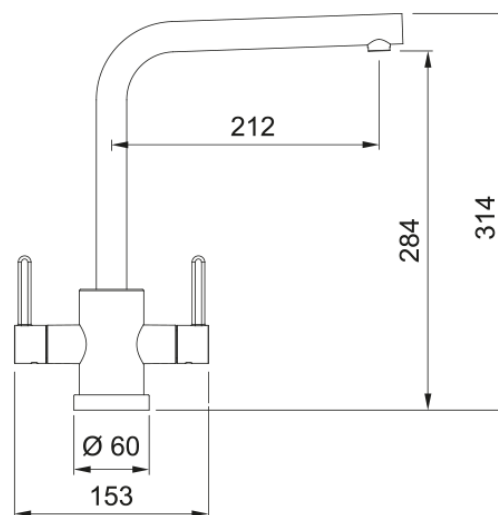

Krios L-Spout Chrome | 115.0567.615

Krios L-Spout Chrome finish, Overall height 314mm, Twin Lever, Ceramic Valves.

Product Information

Spout version	L - spout
Colour	Chrome
Type of material	Brass

Dimensions

Tap hole diameter	35 mm
Cartridge dimension	35 mm

Installation

Fixation type	1 Bolt
Water supply hose connection	1/2"
Water supply hose length	250 mm

Product specifications

Pressure	Low pressure for UK
Version	Swivel
Tap operation	Dual lever
Tap rotation	360°