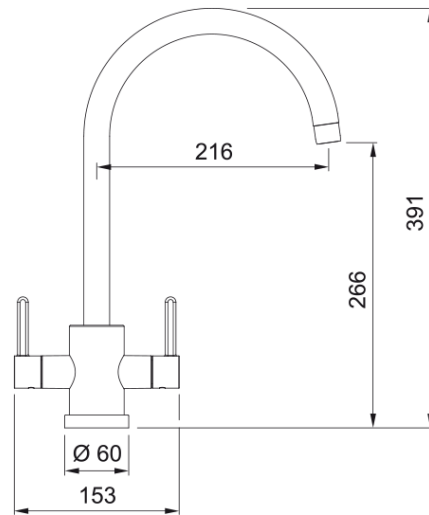

Krios J-Spout Gunmetal | 115.0567.612

Krios J-Spout Gunmetal finish, Overall height 391mm, Twin Lever, Ceramic Valves.

Product Information

Spout version	J - spout
Colour	Gun metal
Type of material	Brass

Dimensions

Tap hole diameter	35 mm
Cartridge dimension	35 mm

Installation

Fixation type	1 Bolt
Water supply hose connection	1/2"
Water supply hose length	250 mm

Product specifications

Pressure	Low pressure for UK
Version	Swivel
Tap operation	Dual lever
Tap rotation	360°