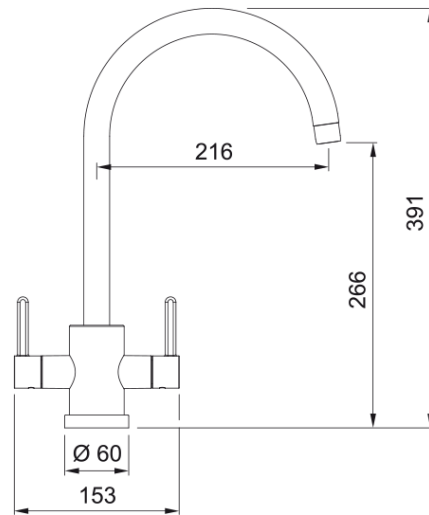

Krios J-Spout Smokey Mirror | 115.0567.611

Krios J-Spout Smokey Mirror finish, Overall height 391mm, Twin Lever, Ceramic Valves.

Product Information

Spout version J - spout

Colour Smoked chrome

Type of material Brass

Dimensions

Tap hole diameter 35 mm

Cartridge dimension 35 mm

Installation

Fixation type 1 Bolt

Water supply hose connection 1/2"

Water supply hose length 250 mm

Product specifications

Pressure Low pressure for UK

Version Swivel

Tap operation Dual lever

Tap rotation 360°

Product Identification

Product brand FRANKE

Product family Maris

Model range Krios