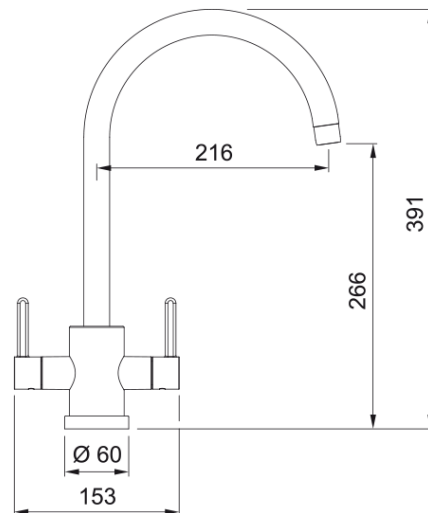

Krios J-Spout Brass | 115.0567.600

Technical Data

Product Information

Spout version	J - spout
Color	Brass
Type of material	Brass

Dimensions

Tap hole diameter	35 mm
Cartridge dimension	35 mm

Installation

Fixation type	1 Bolt
Water supply hose connection	1/2"
Water supply hose length	250 mm

Product specifications

Pressure	Low pressure for UK
Version	Swivel
Tap operation	Dual lever
Tap rotation	360°

Product Identification

Product brand	FRANKE
Product family	Maris
Model range	Krios

Properties

Eco water saving	No
Type of aerator	Honeycomb