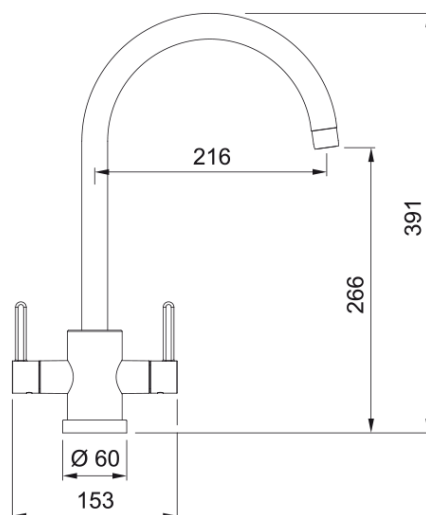

Krios J-Spout Decor Steel | 115.0567.599

Krios J-Spout Decor Steel finish, Overall height 391mm, Twin Lever, Ceramic Valves.

Product Information

Spout version	J - spout
Colour	Decor steel
Type of material	Brass

Dimensions

Height Overall	391.0
Tap hole diameter	35 mm
Cartridge dimension	35 mm

Installation

Fixation type	1 Bolt
Water supply hose connection	1/2"
Water supply hose length	250 mm

Product specifications

Pressure	Low pressure for UK
Version	Swivel
Tap operation	Dual lever
Tap rotation	360°

Product Identification

Product brand	FRANKE
Product family	Maris
Model range	Krios

Properties

Eco water saving	No
Type of aerator	Honeycomb