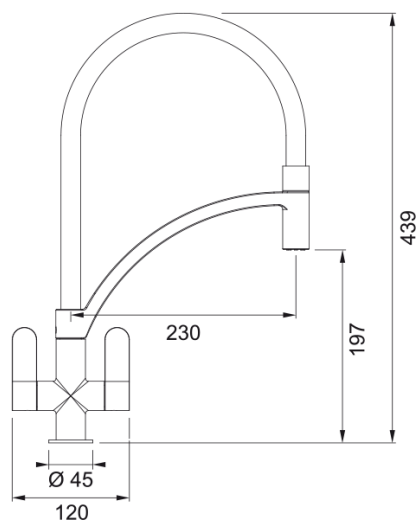

## Zelus Chrome / Black Hose | 115.0567.596

Zelus Chrome finish with Black Pull-Out Nozzle Hose, Overall height 438mm, Twin Levers, Ceramic Valves, Perlator mixes air into the water to give a champagne-like flow.

### Product Information

Spout version	S - semi-professional
Colour	Chrome
Type of material	Brass
Flexible pullout hose material	Silicon black
Shower material	Stainless steel

### Dimensions

Tap hole diameter	35 mm
Cartridge dimension	35 mm

### Installation

Fixation type	Shank
Water supply hose connection	1/2"
Water supply hose length	350 mm