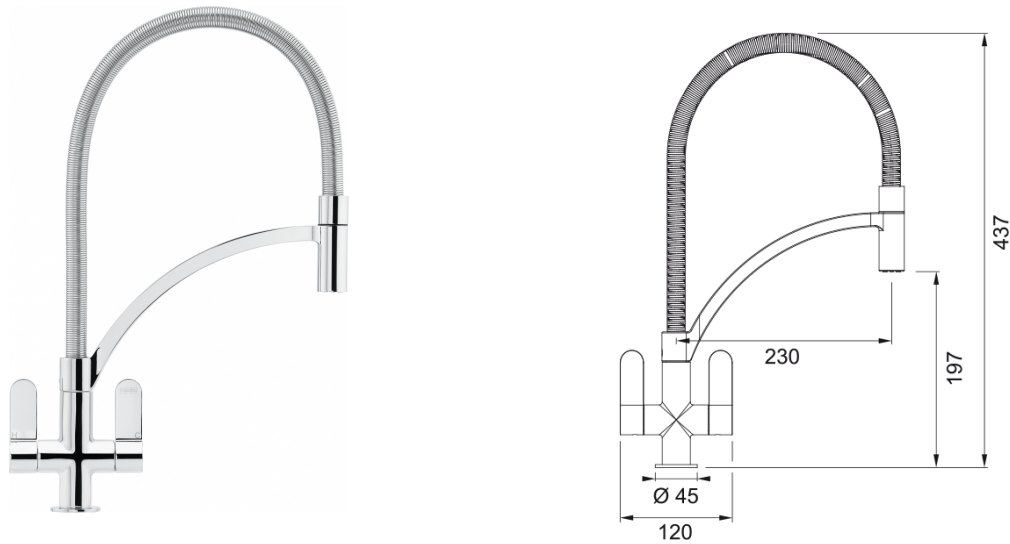

Zelus Chrome / Spring | 115.0567.593

Zelus Chrome finish with Spring Pull-Out Nozzle, Overall height 437mm, Twin Levers, Ceramic Valves, Perlator mixes air into the water to give a champagne-like flow.

Product Information

Spout version	S - semi-professional
Colour	Chrome
Type of material	Brass
Flexible pullout hose material	Metal
Shower material	Stainless steel

Dimensions

Height Overall	437.0
Tap hole diameter	35 mm
Cartridge dimension	35 mm

Installation

Fixation type	Shank
Water supply hose connection	1/2"
Water supply hose length	350 mm

Product specifications

Pressure	High pressure
Version	Pull out
Tap operation	Dual lever
Tap rotation	180°