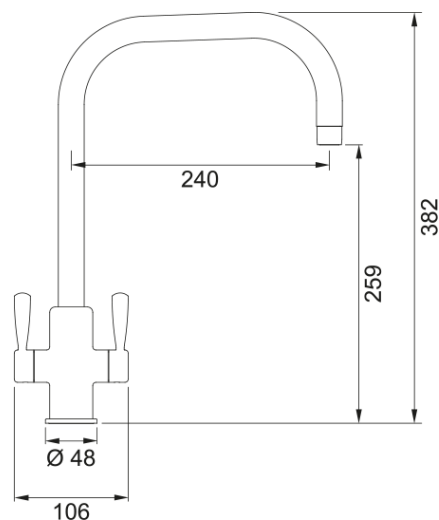

## Ascona U Spout Chrome | 115.0535.843

Ascona U-Spout Chrome finish tap, Overall height 382mm Twin Lever, Ceramic Valves, Perlator mixes air into the water to give a champagne-like flow. This product is available through our Authorised Internet Partners and National Retailers - please click on the 'Where to Buy' link above. Please quote Product Name and Code as Article Number may differ.

### Dimensions

Tap hole diameter 35 mm

Cartridge dimension 1/2" headworks

### Installation

Fixation type 1 Bolt

Water supply hose connection 1/2"

Water supply hose length 350 mm

### Product specifications

Pressure High pressure

Version Swivel

Tap operation Dual lever

Tap rotation 360°