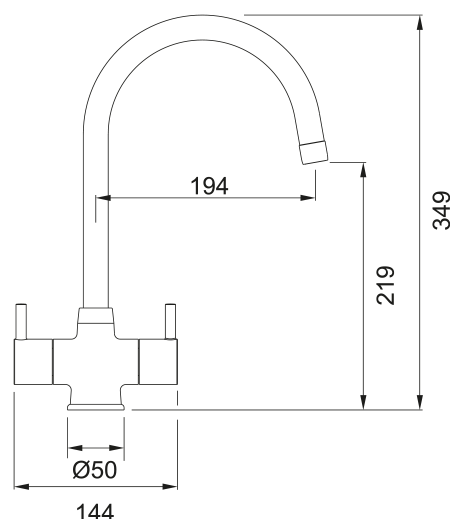

Athena Chrome | 115.0311.211

Athena Chrome finish, Overall height 349mm, Twin Lever, Ceramic Valves, Perlator mixes air into the water to give a champagne-like flow, suitable for low pressure systems. This product is available through our Authorised Internet Partners and National Retailers - please click on the 'Where to Buy' link above. Please quote Product Name and Code as Article Number may differ.

Product Information

Spout version J - spout

Colour Chrome

Type of material Brass

Dimensions

Height Overall 349.0

Tap hole diameter 35 mm

Cartridge dimension 1/2" headworks

Installation

Fixation type 1 Bolt

Water supply hose connection 1/2"

Water supply hose length 255mm

Product specifications

Pressure Low pressure for standard

Version Swivel

Tap operation Dual lever