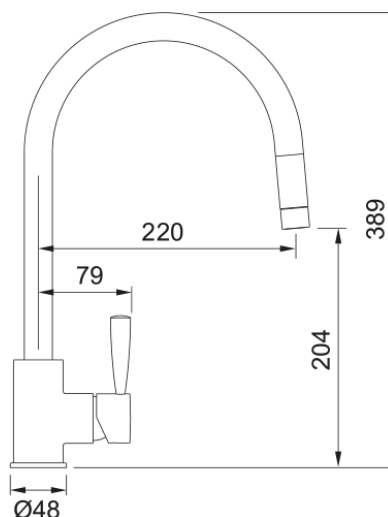

Fuji Pull Out Nozzle Decor Steel | 115.0280.227

Fuji Pull Out Nozzle Decor Steel finish, Overall height 389mm, Side Lever, Ceramic Mechanism, Pull-Out Nozzle. This product is available through our Authorised Internet Partners and National Retailers - please click on the 'Where to Buy' link above. Please quote Product Name and Code as Article Number may differ.

Product Information

Spout version	J - spout
Colour	Decor steel
Type of material	Brass
Flexible pullout hose material	Textile
Shower material	Brass

Dimensions

Height Overall	389.0
Tap hole diameter	35 mm
Cartridge dimension	35 mm

Installation

Fixation type	1 Bolt
Water supply hose connection	1/2"
Water supply hose length	350 mm

Product specifications

Pressure	High pressure
Version	Pull out
Tap operation	Side lever
Tap rotation	180°