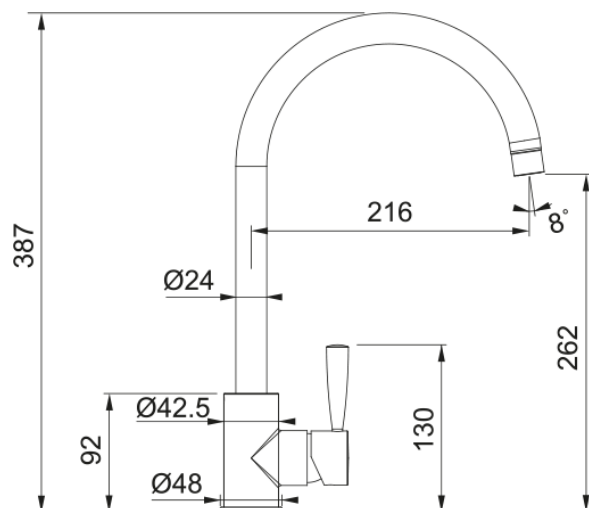

Fuji Chrome | 115.0250.326

Fuji Chrome finish, Overall height 387mm, Side Lever, Ceramic Mechanism, Perlator mixes air into the water to give a champagne-like flow.

Product Information

| | |
|------------------|-----------|
| Spout version | J - spout |
| Colour | Chrome |
| Type of material | Brass |

Dimensions

| | |
|---------------------|-------|
| Height Overall | 384.0 |
| Tap hole diameter | 35 mm |
| Cartridge dimension | 35 mm |

Installation

| | |
|------------------------------|--------|
| Fixation type | 1 Bolt |
| Water supply hose connection | 1/2" |
| Water supply hose length | 250 mm |

Product specifications

| | |
|---------------|---------------|
| Pressure | High pressure |
| Version | Swivel |
| Tap operation | Side lever |
| Tap rotation | 180° |

Product Identification

| | |
|----------------|--------|
| Product brand | FRANKE |
| Product family | Maris |
| Model range | Fuji |