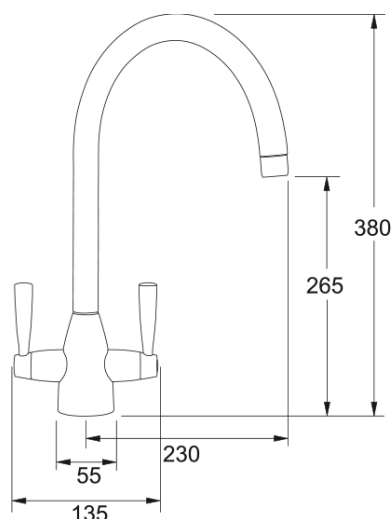

Eiger Decor Steel | 115.0049.990

Eiger Decor Steel finish, Overall height 395mm, Twin Lever, Ceramic Valves, Perlator mixes air into the water to give a champagne- like flow, suitable for high pressure systems. This product is available through our Authorised Internet Partners and National Retailers - please click on the 'Where to Buy' link above. Please quote Product Name and Code as Article Number may differ.

Product Information

Spout version	J - spout
Colour	Decor steel
Type of material	Brass

Dimensions

Height Overall	392.0
Tap hole diameter	35 mm
Cartridge dimension	35 mm

Installation

Fixation type	1 Bolt
Water supply hose connection	1/2"
Water supply hose length	250 mm

Product specifications

Pressure	High pressure
Version	Swivel
Tap operation	Dual lever
Tap rotation	180°

Product Identification

Product brand	FRANKE
Product family	Maris
Model range	Eiger

Properties

Eco water saving	No
Type of aerator	Honeycomb