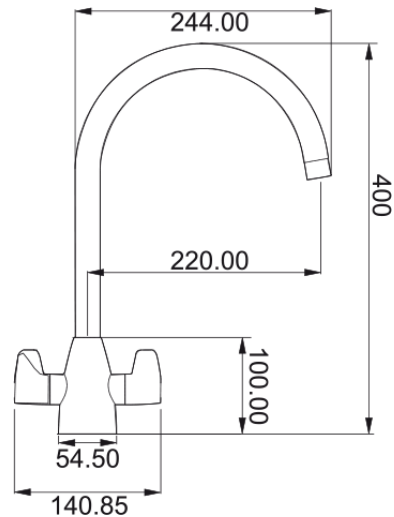

## Davos 'J' Tap Decor Steel | 115.0049.940

Davos 'J' Tap Decor Steel finish, Overall height 398mm, Twin Lever, Ceramic Valves, suitable for low pressure systems.

### Product Information

|                  |             |
|------------------|-------------|
| Spout version    | J - spout   |
| Colour           | Decor steel |
| Type of material | Brass       |

### Dimensions

|                     |       |
|---------------------|-------|
| Height Overall      | 400.0 |
| Tap hole diameter   | 35 mm |
| Cartridge dimension | 35 mm |

### Installation

|                              |        |
|------------------------------|--------|
| Fixation type                | 1 Bolt |
| Water supply hose connection | 1/2"   |
| Water supply hose length     | 250 mm |