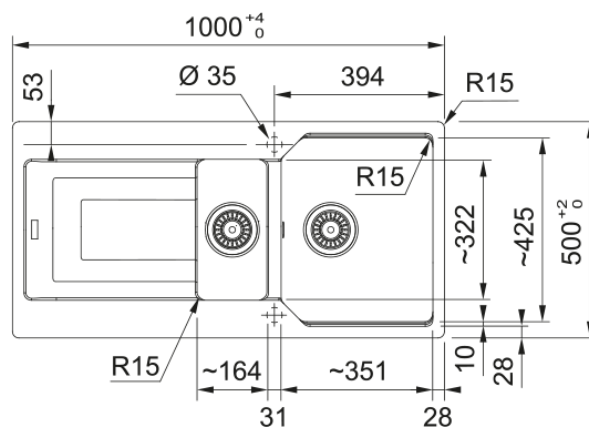

Urban UBG 651 Coffee | 114.0689.393

URBAN UBG 651 Coffee 1000x500mm, Inset, Reversible, manufactured with Fraganite, 31" Waste with Hygienic overflow, 2 pre-formed tap holes, new fixing clips for 30-45mm worktop thickness. 50 Year Guarantee on all Franke sinks.

Product Information

Sink type	Sink (w/ drainer)
Type of material	Granite
Number of bowls	1,5
Colour	Coffee
Finish	None

Dimensions

External size: right to left	1000.0
External size: front to back	500.0
Bowl 1 size: right to left	351.0
Bowl 1 size: front to back	425.0
Bowl 1: depth	220.0
Bowl 2 size: right to left	164.0
Bowl 2 size: front to back	322.0
Bowl 2: depth	139.0
Cutout inset: right to left	980.0
Cutout inset: front to back	480.0

Installation

Minimum cabinet size	60 cm
----------------------	-------

Product specifications

Installation type	Inset
Waste outlet	3 1/2"
Position of drainer	Reversible drainer
Installation Device	Clamp Bag

Product Identification

Product brand	FRANKE
Product family	Maris
Model range	Urban

Approval logo	CE
Approval logo	UKCA
Properties	
Drainers number	1
Product reversibility	Yes
Tap ledge	No
Waste kit include	Yes
Waste kit type	Manual
Siphon included	No
Number of tap holes	2 - pre-formed