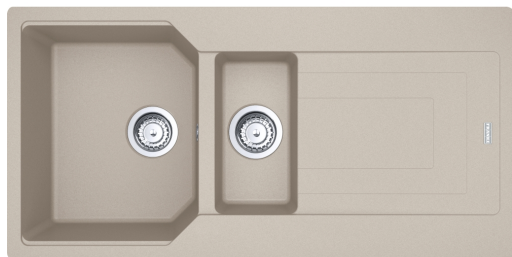

Urban UBG 651 Coffee | 114.0689.393

URBAN UBG 651 Coffee 1000x500mm, Inset, Reversible, manufactured with Fraganite, 31" Waste with Hygienic overflow, 2 pre-formed tap holes, new fixing clips for 30-45mm worktop thickness. 50 Year Guarantee on all Franke sinks.

Product Information

Sink type	Sink (w/ drainer)
Type of material	Granite
Number of bowls	1,5
Colour	Coffee
Finish	None

Dimensions

External size: right to left	1000.0
External size: front to back	500.0
Bowl 1 size: right to left	351.0
Bowl 1 size: front to back	425.0
Bowl 1: depth	220.0
Bowl 2 size: right to left	164.0
Bowl 2 size: front to back	322.0
Bowl 2: depth	139.0
Cutout inset: right to left	980.0
Cutout inset: front to back	480.0

Installation

Minimum cabinet size	60 cm
----------------------	-------

Product specifications

Installation type	Inset
Waste outlet	3 1/2"
Position of drainer	Reversible drainer
Installation Device	Clamp Bag