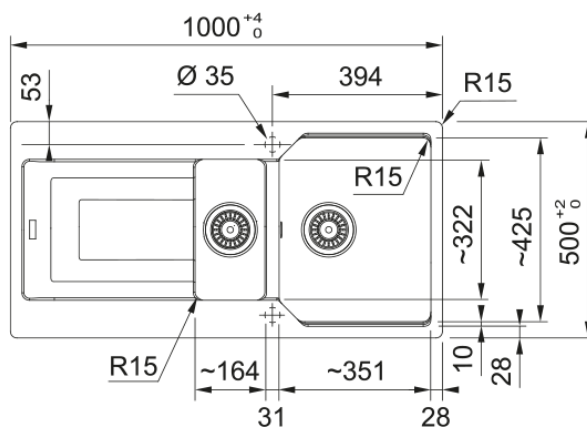

Urban UBG 651 Matt Black | 114.0689.390

URBAN UBG 651 Matt Black, 1000x500mm, Inset, Reversible, manufactured with Fraganite, 31" Waste with Hygienic overflow, 2 pre- formed tap holes, new fixing clips for 30-45mm worktop thickness. 50 Year Guarantee on all Franke sinks. This product is available through our Authorised Internet Partners and National Retailers - please click on the 'Where to Buy' link above. Please quote Product Name and Code as Article Number may differ.

Product Information

Sink type	Sink (w/ drainer)
Type of material	Granite
Number of bowls	1,5
Colour	Matt Black
Finish	None

Dimensions

External size: right to left	1000.0
External size: front to back	500.0
Bowl 1 size: right to left	351.0
Bowl 1 size: front to back	425.0
Bowl 1: depth	220.0
Bowl 2 size: right to left	164.0
Bowl 2 size: front to back	322.0
Bowl 2: depth	139.0
Cutout inset: right to left	980.0
Cutout inset: front to back	480.0

Installation

Minimum cabinet size	60 cm
----------------------	-------

Product specifications

Installation type	Inset
Waste outlet	3 1/2"
Position of drainer	Reversible drainer
Installation Device	Clamp Bag

Product Identification

Product brand	FRANKE
Product family	Maris

Model range	Urban
Approval logo	CE
Approval logo	UKCA
Properties	
Drainers number	1
Product reversibility	Yes
Tap ledge	Yes
Waste kit include	Yes
Waste kit type	Manual
Siphon included	No
Number of tap holes	2 - pre-formed