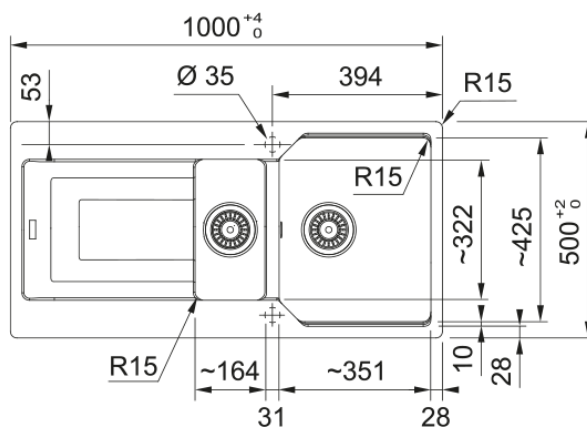

Urban UBG 651 Polar White | 114.0689.389

URBAN UBG 651 Polar White, 1000x500mm, Inset, Reversible, manufactured with Fraganite, 31" Waste with Hygienic overflow, 2 pre-formed tap holes, new fixing clips for 30-45mm worktop thickness. 50 Year Guarantee on all Franke sinks. This product is available through our Authorised Internet Partners and National Retailers - please click on the 'Where to Buy' link above. Please quote Product Name and Code as Article Number may differ.

Product Information

Sink type	Sink (w/ drainer)
Type of material	Granite
Number of bowls	1,5
Colour	Polar white
Finish	None

Dimensions

External size: right to left	1000.0
External size: front to back	500.0
Bowl 1 size: right to left	351.0
Bowl 1 size: front to back	425.0
Bowl 1: depth	220.0
Bowl 2 size: right to left	164.0
Bowl 2 size: front to back	322.0
Bowl 2: depth	139.0
Cutout inset: right to left	980.0
Cutout inset: front to back	480.0

Installation

Minimum cabinet size	60 cm
----------------------	-------

Product specifications

Installation type	Inset
Waste outlet	3 1/2"
Position of drainer	Reversible drainer
Installation Device	Clamp Bag

Product Identification

Product brand	FRANKE
Product family	Maris

Model range	Urban
Approval logo	CE
Approval logo	UKCA
Properties	
Drainers number	1
Product reversibility	Yes
Tap ledge	No
Waste kit include	Yes
Waste kit type	Manual
Siphon included	No
Number of tap holes	2 - pre-formed