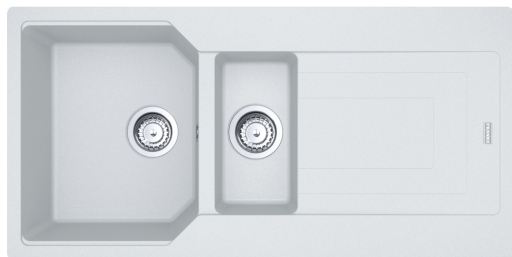

Urban UBG 651 Polar White | 114.0689.389

URBAN UBG 651 Polar White, 1000x500mm, Inset, Reversible, manufactured with Fraganite, 31" Waste with Hygienic overflow, 2 pre-formed tap holes, new fixing clips for 30-45mm worktop thickness. 50 Year Guarantee on all Franke sinks. This product is available through our Authorised Internet Partners and National Retailers - please click on the 'Where to Buy' link above. Please quote Product Name and Code as Article Number may differ.

Product Information

Sink type	Sink (w/ drainer)
Type of material	Granite
Number of bowls	1,5
Colour	Polar white
Finish	None

Dimensions

External size: right to left	1000.0
External size: front to back	500.0
Bowl 1 size: right to left	351.0
Bowl 1 size: front to back	425.0
Bowl 1: depth	220.0
Bowl 2 size: right to left	164.0
Bowl 2 size: front to back	322.0
Bowl 2: depth	139.0
Cutout inset: right to left	980.0
Cutout inset: front to back	480.0

Installation

Minimum cabinet size	60 cm
----------------------	-------

Product specifications

Installation type	Inset
Waste outlet	3 1/2"
Position of drainer	Reversible drainer
Installation Device	Clamp Bag

Product Identification

Product brand	FRANKE
Product family	Maris

Model range	Urban
Approval logo	CE
Approval logo	UKCA
Properties	
Drainers number	1
Product reversibility	Yes
Tap ledge	No
Waste kit include	Yes
Waste kit type	Manual
Siphon included	No
Number of tap holes	2 - pre-formed