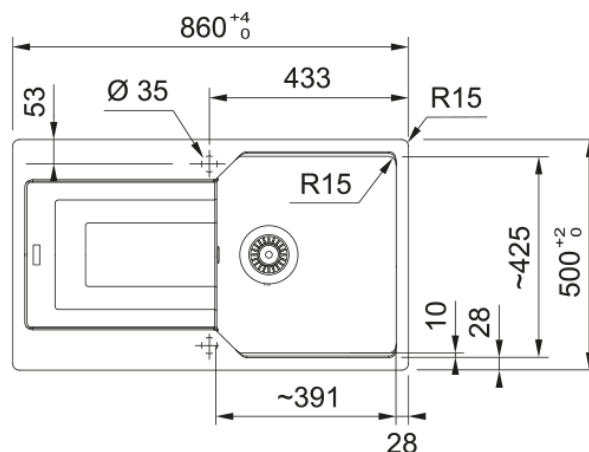

## Urban UBG 611-86 Coffee | 114.0689.381

URBAN UBG 611-86 Coffee 860x500mm, Inset, Reversible, manufactured with Fraganite, 31" Waste with Hygienic overflow, 2 pre-formed tap holes, new fixing clips for 30-45mm worktop thickness. 50 Year Guarantee on all Franke sinks.

### Dimensions

External size: right to left	860.0
External size: front to back	500.0
Bowl 1 size: right to left	391.0
Bowl 1 size: front to back	425.0
Bowl 1: depth	220.0
Cutout inset: right to left	840.0
Cutout inset: front to back	480.0

### Installation

Minimum cabinet size	50 cm
----------------------	-------

### Product specifications

Installation type	Inset
Waste outlet	3 1/2"
Position of drainer	Reversible drainer
Installation Device	Clamp Bag