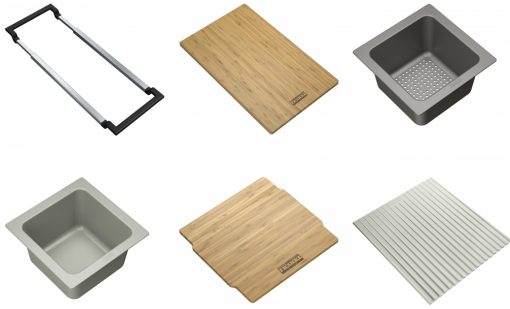

ALL-IN SET4 ChB SmStB SmB Foldable Pad | 112.0655.488

Technical Data

Product Information

Type of material	Various materials
Accessory part sub	Strainer bowl
Accessory part sub	Chopping board
Accessory part sub	Universal