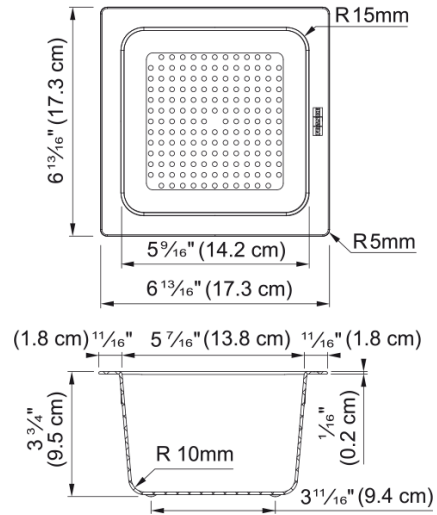

ALL-IN SET4 ChB SmStB SmB Foldable Pad | 112.0655.488

Technical Data

Product Information

Type of material	Various materials
Accessory part sub	Strainer bowl
Accessory part sub	Chopping board
Accessory part sub	Universal