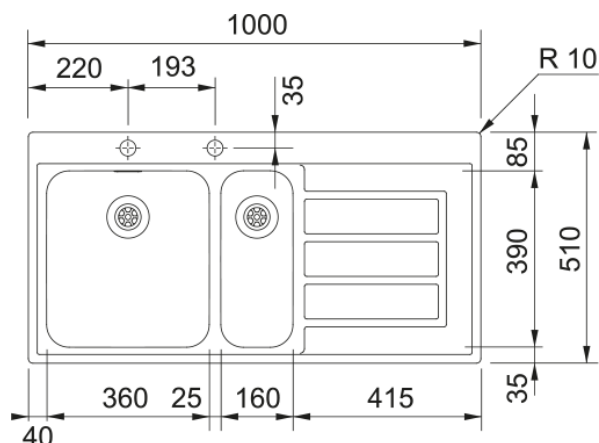

EPOS EOX 651 RH | 101.0381.861

EPOS EOX 651 1000x510mm, Inset, Swiss Edge Profile, Right Hand Drainer, Silk Stainless Steel, 3½" Semi-Integrated Wastes with Push Button Pop Up, with Hygienic Overflow, 1 tap hole. (JNB Image shows opposite configuration). 50 Year Guarantee on all Franke sinks.

Product Information

Sink type	Sink (w/ drainer)
Type of material	Stainless steel
Number of bowls	1,5
Colour	Steel
Finish	Stainless steel brushed

Dimensions

External size: right to left	1000.0
External size: front to back	510.0
Bowl 1 size: right to left	360.0
Bowl 1 size: front to back	390.0
Bowl 1: depth	175.0
Bowl 2 size: right to left	160.0
Bowl 2 size: front to back	390.0
Bowl 2: depth	120.0
Cutout inset: right to left	984.0
Cutout inset: front to back	494.0

Installation

Minimum cabinet size	60 cm
----------------------	-------

Product specifications

Installation type	Inset
Waste outlet	3 1/2"
Position of drainer	Right hand side drainer

Product Identification