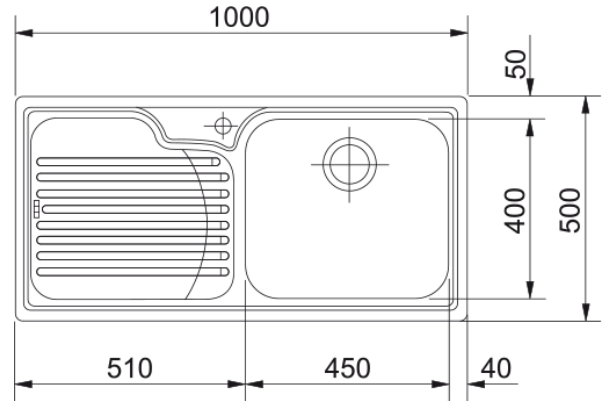

Galassia GAX 611 LHD | 101.0305.130

Technical Data

Product Information

Sink type	Sink (w/ drainer)
Type of material	Stainless steel
Number of bowls	1
Color	Steel
Finish	Stainless steel brushed

Dimensions

External size: right to left	1000.0
External size: front to back	500.0
Bowl 1 size: right to left	450.0
Bowl 1 size: front to back	400.0
Bowl 1: depth	190.0
Cutout inset: right to left	980.0
Cutout inset: front to back	480.0

Installation

Minimum cabinet size	60 cm

Product specifications

Installation type	Inset
Waste outlet	3 1/2"
Position of drainer	Left hand side drainer

Product Identification

Product brand	FRANKE
Product family	Smart
Model range	Galassia
Approval logo	CE
Approval logo	UKCA

Properties

Drainers number	1