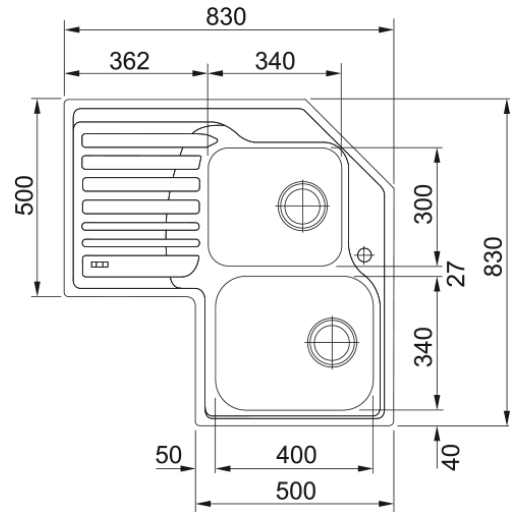

STUDIO STX 621-E LH | 101.0001.045

STUDIO STX 621-E 830x830mm, Inset, Left Hand Drainer, Silk Stainless Steel, 3½" Waste with Slotted Overflow. NB Requires 900x900mm corner cabinet. 50 Year Guarantee on all Franke sinks.

Product Information

Sink type	Sink (w/ drainer)
Type of material	Stainless steel
Number of bowls	2
Colour	Steel
Finish	Stainless steel brushed

Dimensions

External size: right to left	830.0
External size: front to back	830.0
Bowl 1 size: right to left	340.0
Bowl 1 size: front to back	400.0
Bowl 1: depth	180.0
Bowl 2 size: right to left	300.0
Bowl 2 size: front to back	340.0
Bowl 2: depth	170.0

Installation

Minimum cabinet size	90x90 cm
----------------------	----------

Product specifications

Installation type	Inset
Waste outlet	3 1/2"
Position of drainer	Corner left hand drainer

Product Identification

Product brand	FRANKE
Product family	None
Model range	Studio
Approval logo	CE
Approval logo	UKCA

Properties

Drainers number	1
Product reversibility	No
Tap ledge	Yes
Waste kit include	Yes
Waste kit type	Manual
Siphon included	Yes
Number of tap holes	1
Soap dispenser hole	No