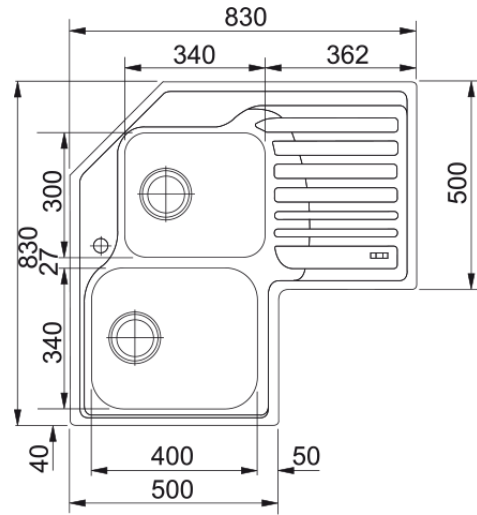

# STUDIO STX 621-E RH | 101.0001.044

STUDIO STX 621-E 830x830mm, Inset, Right Hand Drainer, Silk Stainless Steel, 3½" Waste with Slotted Overflow. NB Requires 900x900mm corner cabinet. 50 Year Guarantee on all Franke sinks.

## Dimensions

External size: right to left	830.0
External size: front to back	830.0
Bowl 1 size: right to left	340.0
Bowl 1 size: front to back	400.0
Bowl 1: depth	180.0
Bowl 2 size: right to left	300.0
Bowl 2 size: front to back	340.0
Bowl 2: depth	170.0

## Installation

Minimum cabinet size	90x90 cm
----------------------	----------

## Product specifications

Installation type	Inset
Waste outlet	3 1/2"
Position of drainer	Corner right hand drainer