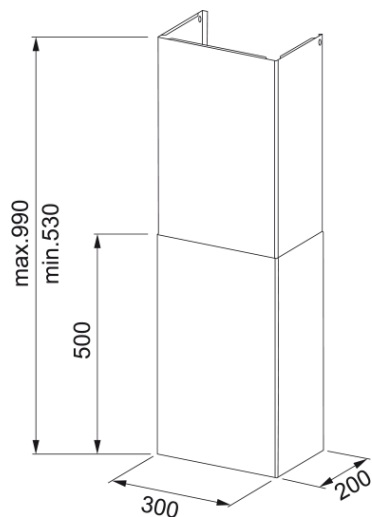

# KIT CHIMNEY CH 500/500 BK FRANKE | 112.0285.288

---