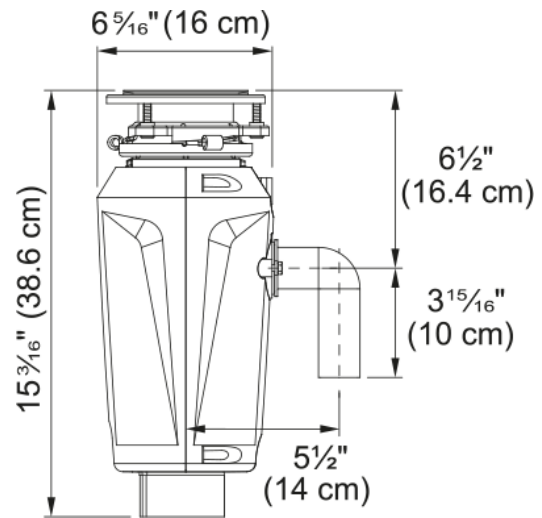

1 1/4 HP Food Waste Disposer - FWDS125 | 134.0713.686

Franke Elite Slimline 1 1/4 HP Continuous Feed Waste Disposer with jam resistant 2800 RPM Twist Force Motor. Designed for daily family use, Franke food waste disposers effortlessly manage food waste, reduce odors and germs, and promote sustainability in the kitchen. With quick operation, fine grinding for septic systems, and reduced energy consumption, our disposers excel in performance and affordability. Our advanced technology ensures unparalleled performance, with a specially engineered insulated shell for noise reduction, a powerful Twist Force DC motor for efficient grinding, and a hygiene safeguard to fight against the growth of bacteria.

Aspect

Product type Food waste disposer

Energy specifications

Voltage 120 V

Product identification

Brand FRANKE

Product family None

Collection Elite Slimline

Features

Horsepower 1-1/4 HP

Motor speed 2800.0

Waste disposer motor type Permanent magnet

Feed type Continuous