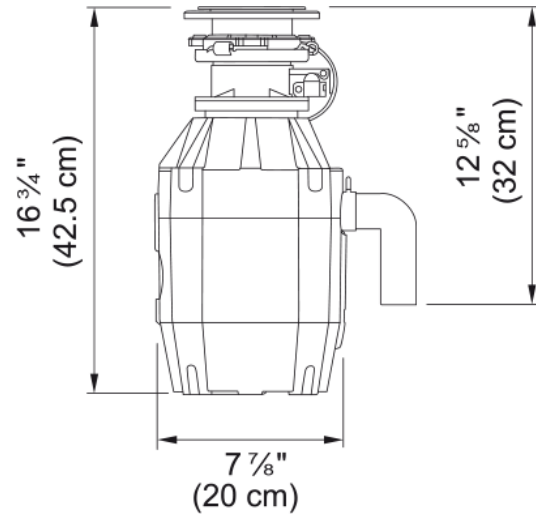

3/4 HP Food Waste Disposer - FWDJ75B | 134.0481.769

Technical Data

Aspect

Product type Food waste disposer

Energy specifications

Voltage 120 V

Product identification

Product brand FRANKE

Product family Maris

Collection Disposer

Features

Horsepower 3/4 HP

Motor speed 2700.0

Waste disposer motor type Permanent magnet

Feed type Batch feed